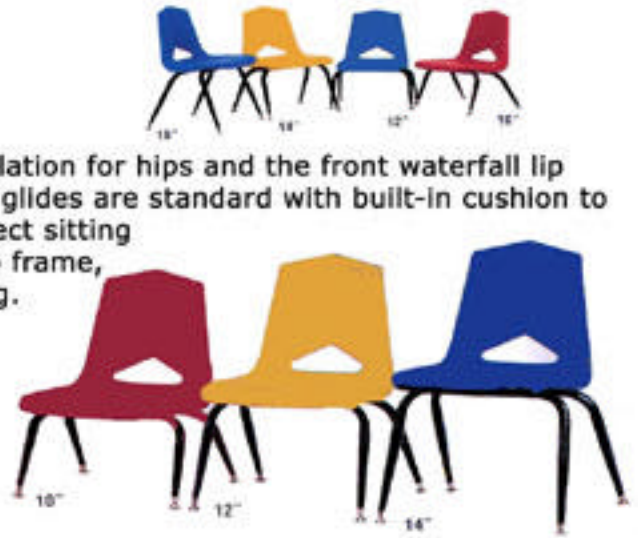

Stackable chairs

Royal Seating Ltd.

Patented V-Back Stack Chair provides ventilation for hips and the front waterfall lip gives comfortable thigh support. Leveling glides are standard with built-in cushion to reduce noise. • Designed to promote correct sitting posture • Concealed rivets attach shell to frame, prevent snagging and tearing of clothing.

Black powder painted metal legs
Stackable chairs are available in
Red, Yellow or Blue and
In 10", 12", 14" and 16" heights.
(Measured from floor to top of seat)

Wooden chairs

Solid oak chairs feature reinforced construction to withstand the rigors of everyday classroom use.

Sizes available:

10", 12", 14" 16" and 18" heights.

Height is the distance from the floor to the top of the seating area.

Child's rocker

Large hand makes for easy rocking in this sturdy comfy rocker.

Seat height is 9.5"

Chair's overall measurements:

13" wide 23" deep and 23.5" tall.

by Jonti-Craft